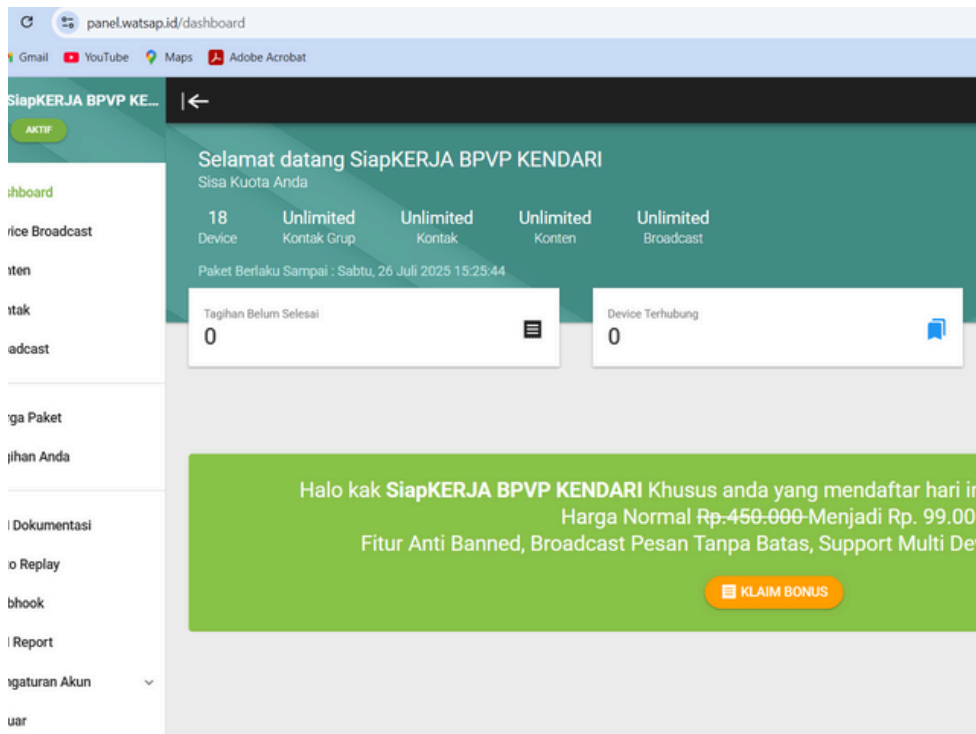

WA BLAST

WA massal untuk memudahkan penelusuran alumni dan penyebarluasan informasi dan/atau pengumpulan informasi yang disampaikan secara massal.