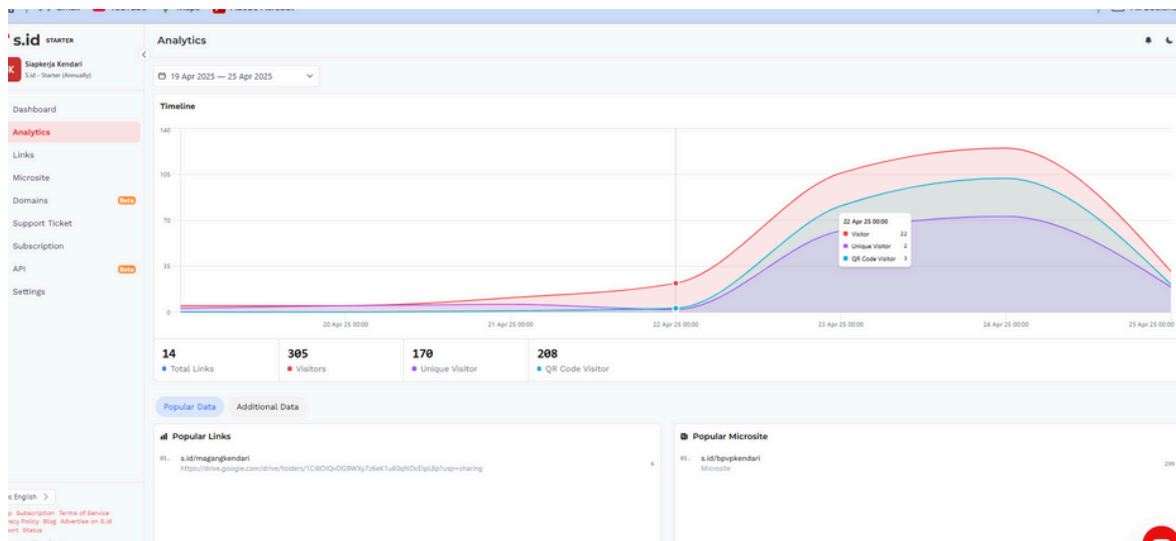

INOVASI PELAYANAN

Microsite s.id/bpvpendari

Microsite s.id/bpvpendari memudahkan akses seluruh layanan BPVP Kendari dalam sekali klik. Layanan sosial media, aplikasi SIAPkerja dan kontak admin dapat diakses dalam satu laman sekaligus.

Microsite s.id/bpvpendari

Akses s.id/bpvpkendari sudah dibuat dalam bentuk barcode yang memudahkan pengguna meng-akses dengan satu kali scan.

Microsite s.id/bpvpendari

The screenshot shows the s.id dashboard for user 'Slapkeja Kendari'. The interface includes a sidebar with navigation options like Dashboard, Analytics, Links, Microsite, Domains, Support Ticket, Subscription, API, and Settings. The main content area features 'QUICK ACCESS' buttons for 'Short new Link', 'Create new Microsite', and 'Help & Support'. Below this is a 'Quick Shortener Widget' with instructions to drag it to the bookmarks bar. The 'ANALYTICS' section displays three key metrics: 305 Visitors, 170 Unique Visitor, and 208 QR Code Visitor. The 'ACCOUNT INFORMATION' section shows the user is on an 'S.id - Starter (Annually)' plan, active until 15 Jul 2025. It also displays usage statistics: 4 of 300 links created and 0 of 30 shortnames edited per month.